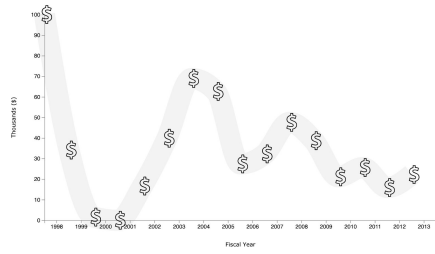

# Implemented Candidate Visualizations:

EMBELLISHMENTS + CHART TYPE	CONTINUOUS	DISCRETE
#1 Abstract Bar		
#2 Icon Bar		
#3 CJ Bar		
#4 Abstract Line		

#5 Icon Line

#6 CJ Line

#7 Abstract Pie

#8 Icon Pie

<p>#9 CJ Pie</p>		
<p>#10 Abstract Stacked Bar</p>		
<p>#11 Icon Stacked Bar</p>		