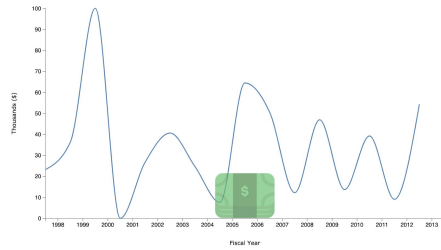

# Implemented Candidate Visualizations:

EMBELLISHMENTS + CHART TYPE	CONTINUOUS	DISCRETE
#1 Abstract Bar		
#2 Icon Bar		
#3 CJ Bar		
#4 Abstract Line		

#5 Icon Line

#6 CJ Line

#7 Abstract Pie

#8 Icon Pie

<p>#9 CJ Pie</p>		
<p>#10 Abstract Stacked Bar</p>		
<p>#11 Icon Stacked Bar</p>		