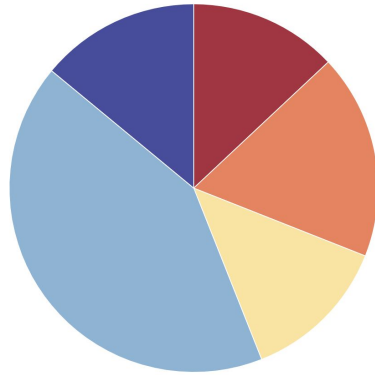

# Implemented Candidate Visualizations:

EMBELLISHMENTS + CHART TYPE	CONTINUOUS	DISCRETE
#1 Abstract Bar		
#2 Icon Bar		
#3 CJ Bar		
#4 Abstract Line		

#5 Icon Line

#6 CJ Line

#7 Abstract Pie

#8 Icon Pie

<p>#9 CJ Pie</p>		
<p>#10 Abstract Stacked Bar</p>		
<p>#11 Icon Stacked Bar</p>		