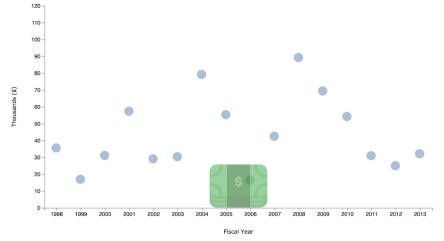

# Implemented Candidate Visualizations:

EMBELLISHMENTS + CHART TYPE	CONTINUOUS	DISCRETE
#1 Abstract Bar		
#2 Icon Bar		
#3 CJ Bar		
#4 Abstract Line		

#5 Icon Line

#6 CJ Line

#7 Abstract Pie

#8 Icon Pie

<p>#9 CJ Pie</p>		
<p>#10 Abstract Stacked Bar</p>		
<p>#11 Icon Stacked Bar</p>		